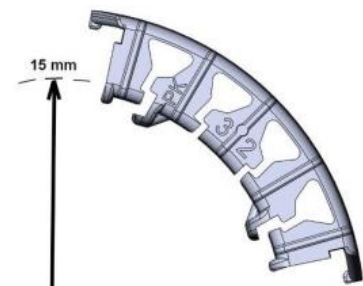

## Opti Flex Arch 6 mm

**General**

Cat. Number	<b>560ac-s</b>
Sub-category	Arches
Yield Type	Tomato
Description	Soft supporting arch for the cluster stem
Color	Transparent
Material	Polypropylene

**Technical Specifications**

Parameter	Value	Unit
Width	6	mm
Weight	0.6	gr
Inner radius	15	mm

<b>Durability</b>	One growing season
<b>Storage</b>	In a cool, dry place <ul style="list-style-type: none"> <li>• away from heat</li> <li>• away from direct sunlight</li> <li>• storage temperature should not exceed 60°C</li> </ul>
<b>Packaging</b>	Units per box: 21,000 pcs Box weight: approx. 13.5 Kg Boxes per pallet: 36/28 Box Size (L x W x H cm): 57 x 49 x 26
<b>Installation temp. range (°C)</b>	Above 15°C